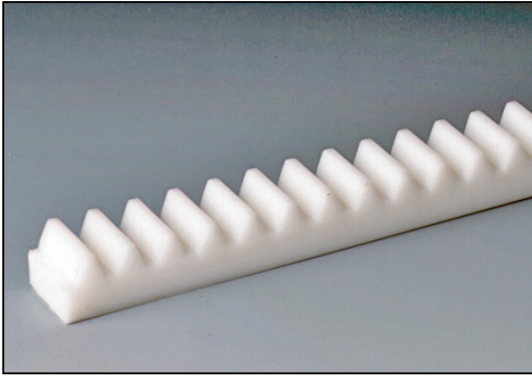

ZRM

COMMERCIAL GEARS

Plastic Racks with Moulded Teeth α 20° PA

0.5 - 3 Module • Hostaform

**Discounts: 10+ -10% 50+ -25% 100+ -35%**

Part Number	Module m_n	Ref. Height P	Width W	Height H	Length L	Price Each 1 - 9
ZRM0.5-A250	0.50	4.00	4.50	4.00	250	£3.45
ZRM0.5-B250	0.50	5.50	6.00	4.00	250	£3.89
ZRM0.7-250	0.70	6.00	6.70	6.00	250	£7.79
ZRM1-250	1.00	8.00	9.00	9.00	250	£9.80
ZRM1.5-250	1.50	10.50	12.00	12.00	250	£15.35
ZRM2-250	2.00	9.00	11.00	15.40	250	£25.04
ZRM3-250	3.00	12.00	15.00	19.40	250	£32.56