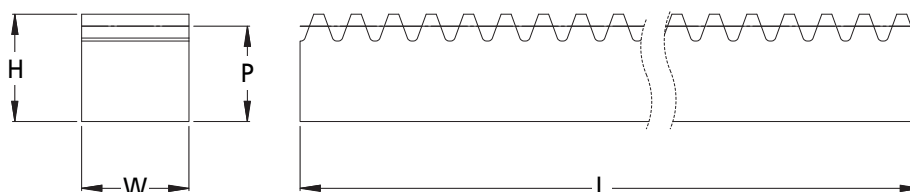

COMMERCIAL GEARS

ZR
ZRR
ZRC

Spur Gear Racks $\alpha 20^\circ$ PA

0.4 - 2 Module • Delrin

Discounts: 6+ -5% 20+ -10%

Part Number	Module m_n	Ref. Height P	Width W	Height H	Length L	Price Each 1 - 5
ZR0.4-400	0.40	11.60	6.00	12.00	400	£31.17
ZR0.5-400	0.50	11.50	6.00	12.00	400	£31.74
ZR0.7-400	0.70	11.30	6.00	12.00	400	£33.45
ZR0.8-400	0.80	11.20	6.00	12.00	400	£33.86
ZR1-400	1.00	14.00	8.00	15.00	400	£34.99
ZR1.25-400	1.25	13.75	10.00	15.00	400	£37.60
ZRR1.5-400	1.50	16.50	12.00	18.00	400	£39.52
ZRR2-400	2.00	18.00	15.00	20.00	400	£44.04
ZRC1-400	1mm CP	11.67	6.00	12.00	400	£27.30
ZRC2-400	2mm CP	11.36	6.00	12.00	400	£31.74

Material

Delrin
Machined Teeth

Options

Other lengths available up to maximum length of 400mm.
Subject to a minimum order quantity of 10 pieces.

Performance

Max Pitch Error: 0.1mm/300mm

+44 (0)1246 455500
+44 (0)1246 455522