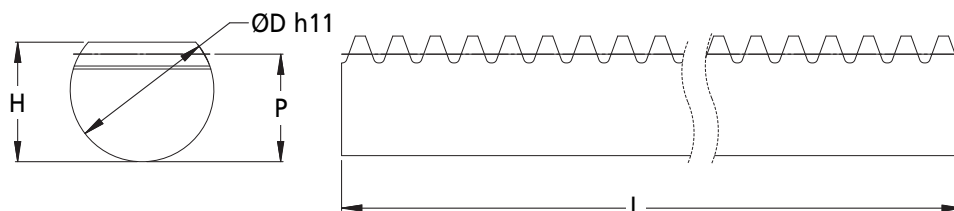

COMMERCIAL GEARS

TRM

Circular Spur Gear Racks $\alpha 20^\circ$ PA

1 - 6 Module

Discounts: 6+ -12%

Part Number	Module m_n	Ref. Height P	Dia. ØD	Height H	Length L	Price Each 1 - 5
TRM1-1000	1.0	9.00	10.00	-	999	£74.37
TRM1.5-1000	1.5	13.50	15.00	-	999	£109.16
TRM2-1000	2.0	18.00	20.00	-	999	£106.77
TRM2.5-1000	2.5	22.50	25.00	-	997	£135.56
TRM3-1000	3.0	27.50	30.00	-	999	£137.36
TRM4-1000	4.0	36.00	40.00	-	1005	£170.96
TRM5-1000	5.0	45.00	50.00	-	1005	£214.17
TRM6-1000	6.0	54.00	60.00	-	999	£288.58