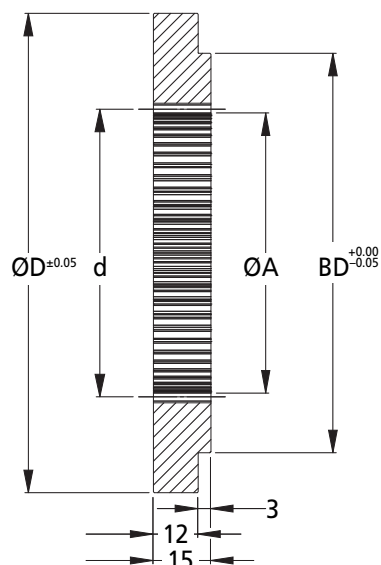

Discounts IN: 6+ -12% | 20+ -25% | 40+ -33% | 60+ -37%

Discounts ZIN: 6+ -22% | 30+ -44% | 100+ -47%

Part Number		No. of Teeth z	Ref. Dia. d	Internal Dia. ØA	Overall Dia. ØD±0.05	Hub Dia. BD	Price Each 1 - 5	
IN	ZIN						IN	ZIN
IN1.25-40	ZIN1.25-40	40	50.00	47.50	75.00	70.00	£42.88	£30.88
IN1.25-41	ZIN1.25-41	41	51.25	48.75	75.00	70.00	£43.82	£31.56
IN1.25-42	ZIN1.25-42	42	52.50	50.00	75.00	70.00	£44.31	£31.90
IN1.25-43	ZIN1.25-43	43	53.75	51.25	75.00	70.00	£44.74	£32.21
IN1.25-44	ZIN1.25-44	44	55.00	52.50	75.00	70.00	£45.21	£32.56
IN1.25-45	ZIN1.25-45	45	56.25	53.75	75.00	70.00	£45.69	£32.90
IN1.25-46	ZIN1.25-46	46	57.50	55.00	75.00	70.00	£46.07	£33.18
IN1.25-47	ZIN1.25-47	47	58.75	56.25	75.00	70.00	£46.54	£33.51
IN1.25-48	ZIN1.25-48	48	60.00	57.50	100.00	94.00	£47.06	£33.89
IN1.25-49	ZIN1.25-49	49	61.25	58.75	100.00	94.00	£47.47	£34.18
IN1.25-50	ZIN1.25-50	50	62.50	60.00	100.00	94.00	£47.88	£34.48
IN1.25-51	ZIN1.25-51	51	63.75	61.75	100.00	94.00	£48.25	£34.75
IN1.25-52	ZIN1.25-52	52	65.00	62.50	100.00	94.00	£48.64	£35.02
IN1.25-53	ZIN1.25-53	53	66.25	63.75	100.00	94.00	£49.05	£35.32
IN1.25-54	ZIN1.25-54	54	67.50	65.00	100.00	94.00	£49.40	£35.57
IN1.25-55	ZIN1.25-55	55	68.75	66.25	100.00	94.00	£49.83	£35.88
IN1.25-56	ZIN1.25-56	56	70.00	67.50	100.00	94.00	£50.20	£36.15
IN1.25-57	ZIN1.25-57	57	71.25	68.75	100.00	94.00	£50.61	£36.44
IN1.25-58	ZIN1.25-58	58	72.50	70.00	100.00	94.00	£50.98	£36.71
IN1.25-59	ZIN1.25-59	59	73.75	71.25	100.00	94.00	£51.35	£36.98
IN1.25-60	ZIN1.25-60	60	75.00	72.50	100.00	94.00	£51.10	£36.81
IN1.25-62	ZIN1.25-62	62	77.50	75.00	100.00	94.00	£52.17	£37.56
IN1.25-64	ZIN1.25-64	64	80.00	77.50	100.00	94.00	£52.34	£37.72
IN1.25-65	ZIN1.25-65	65	81.25	78.75	100.00	94.00	£52.60	£37.88
IN1.25-66	ZIN1.25-66	66	82.50	80.00	100.00	94.00	£52.92	£38.10
IN1.25-68	ZIN1.25-68	68	85.00	82.50	100.00	94.00	£53.31	£38.39
IN1.25-70	ZIN1.25-70	70	87.50	85.00	100.00	94.00	£53.78	£38.72
IN1.25-80	ZIN1.25-80	80	100.00	97.50	150.00	125.00	£81.77	£58.88
IN1.25-100	ZIN1.25-100	100	125.00	122.50	175.00	150.00	£89.39	£64.37
IN1.25-120	ZIN1.25-120	120	150.00	147.50	200.00	175.00	£109.08	£78.55
IN1.25-150	ZIN1.25-150	150	187.50	185.00	225.00	200.00	£122.71	£88.36
IN1.25-160	ZIN1.25-160	160	200.00	197.50	250.00	225.00	£163.21	£117.54

Material

IN: Steel 214M15. ZIN: Delrin.

Accessories

Straight cut spur gears of the same size eg. G1.25..., ZG1.25...

Options

Different number of teeth. Other material.

+44 (0)1246 455500

+44 (0)1246 455522

ondrives

sales@ondrives.com

www.ondrives.com

Product information updated 1st April 2011 and subject to change. Please contact Sales for the latest prices and availability.