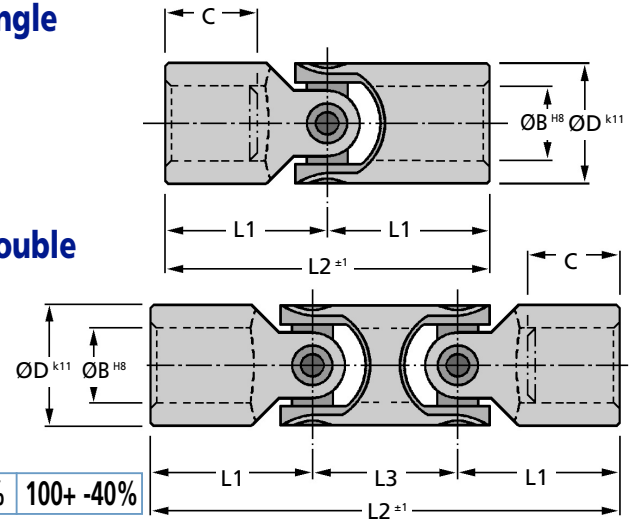

U-A & SUJ Type Plain Single

U-C & DUJ Type Plain Double

Discounts (SUJ DUJ): 10+ -10% 25+ -20% 50+ -25% 75+ -30% 100+ -40%

Discounts (U-A U-C): 6+ -10% 30+ -20% 50+ -30% 100+ -35% 200+ -38% 300+ -40% 500+ -52% 1000+ -58%

Part Number	ØD^{k11}	Std. & Max. ØB^{HB}	C	L1	L2^{±1}	L3	Weight g	Backlash at Nm	arc min	Price Each
STEEL SINGLE										
U813A	13	8	11	21	42	-	25	-	-	£12.09
U816A	16	10	15	26	52	-	45	0.2	0°45'	£10.39
U820A	20	12	18	31	62	-	90	0.4	0°40'	£13.11
U825A	25	16	22	37	74	-	160	1.0	0°32'	£17.16
U832A	32	20	25	43	86	-	315	1.7	0°28'	£25.18
U840A	40	25	32	54	108	-	650	3.4	0°25'	£43.86
U850A	50	32	40	66	132	-	1,260	5.4	0°20'	£59.26
STEEL DOUBLE										
U813C	13	8	11	21	60	18	36	-	-	£16.40
U816C	16	10	15	26	74	22	67	0.2	1°30'	£23.14
U820C	20	12	18	31	88	26	127	0.4	1°20'	£27.57
U825C	25	16	22	37	104	30	231	1.0	1°04'	£32.46
U832C	32	20	25	43	124	37	460	1.7	0°56'	£41.51
U840C	40	25	32	54	156	47	950	3.4	0°50'	£71.88
U850C	50	32	40	66	188	56	1,800	5.4	0°40'	£101.36
STAINLESS SINGLE										
SUJ-13	13	8	11	21	42	-	25	-	-	£60.33
SUJ-16	16	10	15	26	52	-	45	0.2	0°45'	£63.79
SUJ-20	20	12	18	31	62	-	90	0.4	0°40'	£76.73
SUJ-25	25	16	22	37	74	-	160	1.0	0°32'	£84.28
SUJ-32	32	20	25	43	86	-	315	1.7	0°28'	£107.94
SUJ-40	40	25	32	54	108	-	620	3.4	0°25'	£145.50
STAINLESS DOUBLE										
DUJ-13	13	8	11	21	60	18	36	-	-	£120.69
DUJ-16	16	10	15	26	74	22	67	0.2	1°30'	£131.43
DUJ-20	20	12	18	31	88	26	127	0.4	1°20'	£153.48
DUJ-25	25	16	22	37	104	30	231	1.0	1°04'	£168.68
DUJ-32	32	20	25	43	124	37	460	1.7	0°56'	£210.01
DUJ-40	40	25	32	54	156	47	916	3.4	0°50'	£292.55

Material

U-A & U-C: Steel 9 SMn Pb28, similar to 230 Mo7 Pb. DIN 7551-E (U813A), DIN 808-E (U816A to U850A)

SUJ & DUJ: Stainless Steel 303. DIN 7551-E / DIN 808-E

Performance

Max Speed: 200 Rpm (Hand Operated)

Max Angular Offset (U-A & SUJ): 45°

Max Angular Offset (U-C & DUJ): 90°

See technical pages for torques.

Other Info.

Neoprene or plastic PVC covers available for size 16 upwards.

+44 (0)1246 455500

+44 (0)1246 455522

ondrives

sales@ondrives.com

www.ondrives.com

Product information updated 1st April 2011 and subject to change. Please contact Sales for the latest prices and availability.