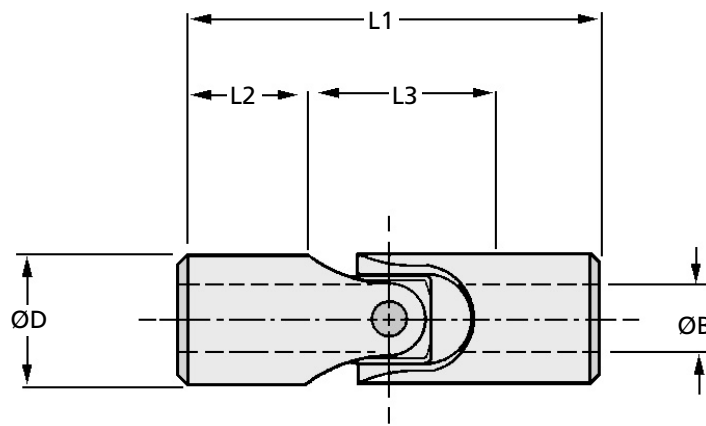

U-A

COUPLINGS

Universal Joints

Miniature : 3 - 10mm Bores

**Discounts:** 6+ -5% 20+ -10% 50+ -15% 100+ -20%

Part Number	ØB	ØD	L1	L2	L3	Weight g	Price Each 1 - 5
U803A	1.50	3	12	4.0	4.0	-	£144.73
U804A	2.00	4	14	4.5	5.0	-	£87.01
U805A	2.50	5	15	4.5	6.0	-	£87.01
U806A	3.00	6	18	5.5	7.0	3.0	£72.96
U808A	4.00	8	24	7.2	9.6	7.1	£60.04
U810A	5.00	10	30	9.0	12.0	12.5	£61.03

Material

Steel with plain bearings

Extras

Also available in Stainless Steel POA.

Performance

Max Speed:
500 Rpm

Other Info.

Suitable for motorised applications.