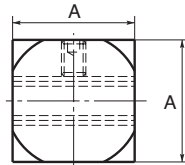

**FCFA
FCFS**

COUPLINGS

Free Cross Clampers - For Round & Square Shafts

Set Screw Fixing : Aluminium & Stainless Steel

D2 = 8 to 15

D2 = 20

Discounts: 6+ -5% 20+ -10% 30+ -15% 50+ -20% 100+ -30%

Part Number	D1 H8	D2 H8	B1 H11	B2 H11	A	W	L	P	F1	F2	M	Mass (g)	Price Each 1 - 5
Aluminium													
FCFA8-8	8	8	-	-	22	56	28	42	7	15	M4	76	£41.82
FCFA8-10	8	10	-	8	22	56	28	42	7	15	M4	74	£41.82
FCFA10-10	10	10	8	8	22	56	28	42	7	15	M4	72	£41.82
FCFA10-12	10	12	8	10	25	64	32	48	8	17	M5	110	£44.78
FCFA12-12	12	12	10	10	25	64	32	48	8	17	M5	107	£44.78
FCFA10-15	10	15	8	12	30	80	40	60	10	21	M5	205	£50.49
FCFA12-15	12	15	10	12	30	80	40	60	10	21	M5	202	£50.49
FCFA15-15	15	15	12	12	30	80	40	60	10	21	M5	197	£50.49
FCFA12-20	12	20	10	16	38	100	50	74	13	27	M5	407	£61.05
FCFA15-20	15	20	12	16	38	100	50	74	13	27	M5	401	£61.05
FCFA20-20	20	20	16	16	38	100	50	74	13	27	M5	387	£61.05
Stainless													
FCFS8-8	8	8	-	-	22	56	28	42	7	15	M4	198	£56.08
FCFS8-10	8	10	-	8	22	56	28	42	7	15	M4	193	£56.08
FCFS10-10	10	10	8	8	22	56	28	42	7	15	M4	188	£56.08
FCFS10-12	10	12	8	10	25	64	32	48	8	17	M5	282	£61.83
FCFS12-12	12	12	10	10	25	64	32	48	8	17	M5	275	£61.83
FCFS10-15	10	15	8	12	30	80	40	60	10	21	M5	514	£75.95
FCFS12-15	12	15	10	12	30	80	40	60	10	21	M5	506	£75.95
FCFS15-15	15	15	12	12	30	80	40	60	10	21	M5	491	£75.95
FCFS12-20	12	20	10	16	38	100	50	74	13	27	M5	1022	£103.53
FCFS15-20	15	20	12	16	38	100	50	74	13	27	M5	1003	£103.53
FCFS20-20	20	20	16	16	38	100	50	74	13	27	M5	961	£103.53

Material

Body (FCFA): Aluminium (A6063), barrel polishing
 Body (FCFS): Stainless Steel (SUS304), barrel polishing
 Screw: Stainless Steel (SUS304)

Features

- Suitable for connecting two shafts at a free angle. • Low-cost.
- Lightweight (Aluminium only)
- Corrosion resistant (Stainless Steel only)
- Supplied with hexagon socket head screws