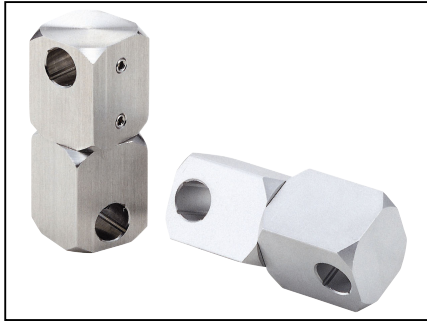

**FCFA
FCFS**

COUPLINGS

Free Cross Clampers - For Round & Square Shafts

Set Screw Fixing : Aluminium & Stainless Steel

D2 = 8 to 15

D2 = 20

Discounts: 6+ -5% 20+ -10% 30+ -15% 50+ -20% 100+ -30%

Part Number	D1 H8	D2 H8	B1 H11	B2 H11	A	W	L	P	F1	F2	M	Mass (g)	Price Each 1 - 5
Aluminium													
FCFA8-8	8	8	-	-	22	56	28	42	7	15	M4	76	£41.82
FCFA8-10	8	10	-	8	22	56	28	42	7	15	M4	74	£41.82
FCFA10-10	10	10	8	8	22	56	28	42	7	15	M4	72	£41.82
FCFA10-12	10	12	8	10	25	64	32	48	8	17	M5	110	£44.78
FCFA12-12	12	12	10	10	25	64	32	48	8	17	M5	107	£44.78
FCFA10-15	10	15	8	12	30	80	40	60	10	21	M5	205	£50.49
FCFA12-15	12	15	10	12	30	80	40	60	10	21	M5	202	£50.49
FCFA15-15	15	15	12	12	30	80	40	60	10	21	M5	197	£50.49
FCFA12-20	12	20	10	16	38	100	50	74	13	27	M5	407	£61.05
FCFA15-20	15	20	12	16	38	100	50	74	13	27	M5	401	£61.05
FCFA20-20	20	20	16	16	38	100	50	74	13	27	M5	387	£61.05
Stainless													
FCFS8-8	8	8	-	-	22	56	28	42	7	15	M4	198	£56.08
FCFS8-10	8	10	-	8	22	56	28	42	7	15	M4	193	£56.08
FCFS10-10	10	10	8	8	22	56	28	42	7	15	M4	188	£56.08
FCFS10-12	10	12	8	10	25	64	32	48	8	17	M5	282	£61.83
FCFS12-12	12	12	10	10	25	64	32	48	8	17	M5	275	£61.83
FCFS10-15	10	15	8	12	30	80	40	60	10	21	M5	514	£75.95
FCFS12-15	12	15	10	12	30	80	40	60	10	21	M5	506	£75.95
FCFS15-15	15	15	12	12	30	80	40	60	10	21	M5	491	£75.95
FCFS12-20	12	20	10	16	38	100	50	74	13	27	M5	1022	£103.53
FCFS15-20	15	20	12	16	38	100	50	74	13	27	M5	1003	£103.53
FCFS20-20	20	20	16	16	38	100	50	74	13	27	M5	961	£103.53

Material

Body (FCFA): Aluminium (A6063), barrel polishing
 Body (FCFS): Stainless Steel (SUS304), barrel polishing
 Screw: Stainless Steel (SUS304)

Features

- Suitable for connecting two shafts at a free angle. • Low-cost.
- Lightweight (Aluminium only)
- Corrosion resistant (Stainless Steel only)
- Supplied with hexagon socket head screws