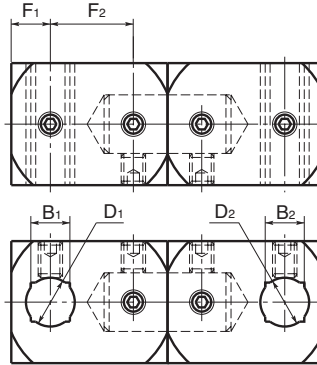

**FCFA
FCFS**

COUPLINGS

Free Cross Clampers - For Round & Square Shafts

Set Screw Fixing : Aluminium & Stainless Steel

D2 = 8 to 15

D2 = 20

Discounts: 6+ -5% 20+ -10% 30+ -15% 50+ -20% 100+ -30%

Part Number	D1 H8	D2 H8	B1 H11	B2 H11	A	W	L	P	F1	F2	M	Mass (g)	Price Each 1 - 5
Aluminium													
FCFA8-8	8	8	-	-	22	56	28	42	7	15	M4	76	£41.82
FCFA8-10	8	10	-	8	22	56	28	42	7	15	M4	74	£41.82
FCFA10-10	10	10	8	8	22	56	28	42	7	15	M4	72	£41.82
FCFA10-12	10	12	8	10	25	64	32	48	8	17	M5	110	£44.78
FCFA12-12	12	12	10	10	25	64	32	48	8	17	M5	107	£44.78
FCFA10-15	10	15	8	12	30	80	40	60	10	21	M5	205	£50.49
FCFA12-15	12	15	10	12	30	80	40	60	10	21	M5	202	£50.49
FCFA15-15	15	15	12	12	30	80	40	60	10	21	M5	197	£50.49
FCFA12-20	12	20	10	16	38	100	50	74	13	27	M5	407	£61.05
FCFA15-20	15	20	12	16	38	100	50	74	13	27	M5	401	£61.05
FCFA20-20	20	20	16	16	38	100	50	74	13	27	M5	387	£61.05
Stainless													
FCFS8-8	8	8	-	-	22	56	28	42	7	15	M4	198	£56.08
FCFS8-10	8	10	-	8	22	56	28	42	7	15	M4	193	£56.08
FCFS10-10	10	10	8	8	22	56	28	42	7	15	M4	188	£56.08
FCFS10-12	10	12	8	10	25	64	32	48	8	17	M5	282	£61.83
FCFS12-12	12	12	10	10	25	64	32	48	8	17	M5	275	£61.83
FCFS10-15	10	15	8	12	30	80	40	60	10	21	M5	514	£75.95
FCFS12-15	12	15	10	12	30	80	40	60	10	21	M5	506	£75.95
FCFS15-15	15	15	12	12	30	80	40	60	10	21	M5	491	£75.95
FCFS12-20	12	20	10	16	38	100	50	74	13	27	M5	1022	£103.53
FCFS15-20	15	20	12	16	38	100	50	74	13	27	M5	1003	£103.53
FCFS20-20	20	20	16	16	38	100	50	74	13	27	M5	961	£103.53

Material

Body (FCFA): Aluminium (A6063), barrel polishing
 Body (FCFS): Stainless Steel (SUS304), barrel polishing
 Screw: Stainless Steel (SUS304)

Features

- Suitable for connecting two shafts at a free angle. • Low-cost.
- Lightweight (Aluminium only)
- Corrosion resistant (Stainless Steel only)
- Supplied with hexagon socket head screws