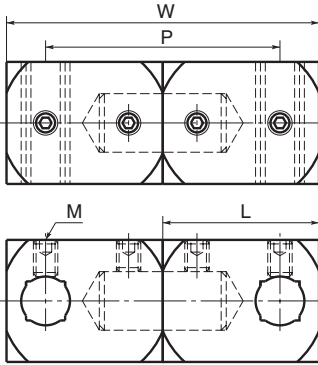

**FCFA
FCFS**

COUPLINGS

Free Cross Clampers - For Round & Square Shafts

Set Screw Fixing : Aluminium & Stainless Steel

D2 = 8 to 15

D2 = 20

Discounts: 6+ -5% 20+ -10% 30+ -15% 50+ -20% 100+ -30%

Part Number	D1 H8	D2 H8	B1 H11	B2 H11	A	W	L	P	F1	F2	M	Mass (g)	Price Each 1 - 5
Aluminium													
FCFA8-8	8	8	-	-	22	56	28	42	7	15	M4	76	£41.82
FCFA8-10	8	10	-	8	22	56	28	42	7	15	M4	74	£41.82
FCFA10-10	10	10	8	8	22	56	28	42	7	15	M4	72	£41.82
FCFA10-12	10	12	8	10	25	64	32	48	8	17	M5	110	£44.78
FCFA12-12	12	12	10	10	25	64	32	48	8	17	M5	107	£44.78
FCFA10-15	10	15	8	12	30	80	40	60	10	21	M5	205	£50.49
FCFA12-15	12	15	10	12	30	80	40	60	10	21	M5	202	£50.49
FCFA15-15	15	15	12	12	30	80	40	60	10	21	M5	197	£50.49
FCFA12-20	12	20	10	16	38	100	50	74	13	27	M5	407	£61.05
FCFA15-20	15	20	12	16	38	100	50	74	13	27	M5	401	£61.05
FCFA20-20	20	20	16	16	38	100	50	74	13	27	M5	387	£61.05
Stainless													
FCFS8-8	8	8	-	-	22	56	28	42	7	15	M4	198	£56.08
FCFS8-10	8	10	-	8	22	56	28	42	7	15	M4	193	£56.08
FCFS10-10	10	10	8	8	22	56	28	42	7	15	M4	188	£56.08
FCFS10-12	10	12	8	10	25	64	32	48	8	17	M5	282	£61.83
FCFS12-12	12	12	10	10	25	64	32	48	8	17	M5	275	£61.83
FCFS10-15	10	15	8	12	30	80	40	60	10	21	M5	514	£75.95
FCFS12-15	12	15	10	12	30	80	40	60	10	21	M5	506	£75.95
FCFS15-15	15	15	12	12	30	80	40	60	10	21	M5	491	£75.95
FCFS12-20	12	20	10	16	38	100	50	74	13	27	M5	1022	£103.53
FCFS15-20	15	20	12	16	38	100	50	74	13	27	M5	1003	£103.53
FCFS20-20	20	20	16	16	38	100	50	74	13	27	M5	961	£103.53

Material

Body (FCFA): Aluminium (A6063), barrel polishing
 Body (FCFS): Stainless Steel (SUS304), barrel polishing
 Screw: Stainless Steel (SUS304)

Features

- Suitable for connecting two shafts at a free angle. • Low-cost.
- Lightweight (Aluminium only)
- Corrosion resistant (Stainless Steel only)
- Supplied with hexagon socket head screws