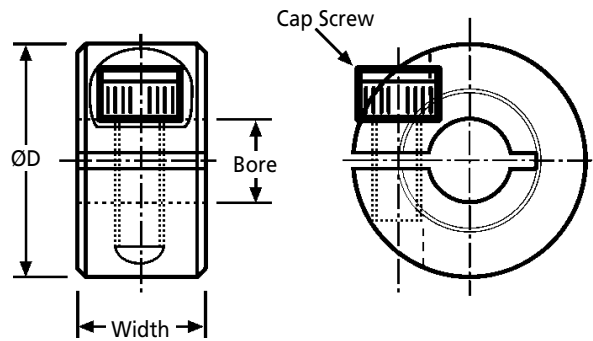

## Shaft Collars

1-Piece Clamp Fixing : 3 - 80mm Bores

**Discounts:** 50+ -10%   100+ -15%   200+ -20%   500+ -30%

Part Number		Bore Size	ØD	Width	Screw	Price Each 1 - 49	
Steel	Stainless					Steel	Stainless
1LM003	1SM003	3	16	9	M3x8	£5.05	£10.14
1LM004	1SM004	4	16	9	M3x8	£4.64	£9.60
1LM005	1SM005	5	16	9	M3x8	£4.27	£9.10
1LM006	1SM006	6	16	9	M3x8	£4.27	£9.10
1LM008	1SM008	8	18	9	M3x8	£4.36	£10.14
1LM009	1SM009	9	24	9	M3x10	£4.47	£12.33
1LM010	1SM010	10	24	9	M3x10	£4.47	£12.33
1LM011	1SM011	11	28	11	M4x12	£5.52	£P.O.A
1LM012	1SM012	12	28	11	M4x12	£5.56	£12.67
1LM014	1SM014	14	30	11	M4x12	£5.61	£14.67
1LM015	1SM015	15	34	13	M5x16	£5.61	£16.73
1LM016	1SM016	16	34	13	M5x16	£5.61	£16.73
1LM017	1SM017	17	36	13	M5x16	£P.O.A	£P.O.A
1LM018	1SM018	18	36	13	M5x16	£5.91	£18.45
1LM019	1SM019	19	40	15	M6x16	£P.O.A	£P.O.A
1LM020	1SM020	20	40	15	M6x16	£4.33	£20.81
1LM022	1SM022	22	42	15	M6x16	£20.11	£P.O.A
1LM024	1SM024	24	45	15	M6x16	£38.67	£89.75
1LM025	1SM025	25	45	15	M6x16	£6.97	£22.32
1LM028	1SM028	28	48	15	M6x16	£10.90	£P.O.A
1LM030	1SM030	30	54	15	M6x18	£8.27	£29.40
1LM032	1SM032	32	54	15	M6x18	£27.54	£P.O.A
1LM035	1SM035	35	57	15	M6x18	£10.52	£36.52
1LM040	1SM040	40	60	15	M6x18	£11.07	£48.70
1LM045	1SM045	45	73	19	M6x18	£17.93	£89.35
1LM050	1SM050	50	78	19	M8x25	£19.89	£98.22
1LM055	1SM055	55	82	19	M8x25	£22.23	£109.00
1LM060	1SM060	60	88	19	M8x25	£30.08	£118.77
1LM065	1SM065	65	93	19	M8x25	£34.94	£136.59
1LM070	1SM070	70	98	19	M8x25	£37.08	£140.29
1LM075	1SM075	75	103	19	M8x25	£43.90	£146.22
1LM080	1SM080	80	108	19	M8x25	£45.88	£167.53

### Features

- High axial load
- Non-marring
- Easy to install and adjust
- Use on hardened shafts
- Use on tubing
- Easily Machinable
- All parts are supplied with bore size stamped on
- Steel parts are supplied with a black finish and alloy steel cap screws
- Stainless steel parts have A2 screws